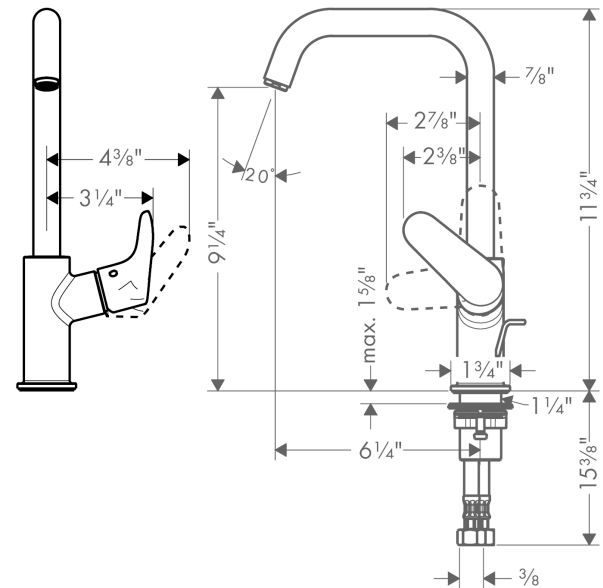

Focus

Focus 240 Single-Hole Faucet, 1.2 GPM

Finishes : **chrome** Part no. : **31609001**

Description

Features

- Solid brass
- Aerated spray
- Flow: 1.2 GPM
- Ceramic cartridge
- Includes pop-up assembly
- Swivel range 120°

Item details

List Price

\$ 290.00

Technology

Compliance

Product image

Scale drawing

Focus

Focus 240 Single-Hole Faucet, 1.2 GPM

Finishes : **chrome** Part no. : **31609001**

Exploded drawing

Year of production: >07/16

Focus
Focus 240 Single-Hole Faucet, 1.2 GPM

 Finishes : **chrome** Part no. : **31609001**

Spare parts list

Year of production: >07/16

Pos.	Description	Part no.	Price	PU
1	spout cpl.	95856000	-	1
2	aerator M18x1 (4,5 l/min)	92884000	-	1
3	O-ring 11x2	98127000	-	1
4	handle	95855000	-	1
5	screw cover	96338000	-	1
6	flange	95493000	-	1
7	nut	95178000	-	1
8	O-Ring 22x2	98185000	-	1
9	cartridge, assy	95973001	-	1
10	locking screw for handle	95140000	-	1
11	seal	98865000	-	1
12	screw cover	95181000	-	1
13	fixing set (Ø 32)	13961000	-	1
14	connection hose 18½" M8x0,75 3/8"	96321001	-	1
15	pull rod	96657000	-	1
16	lever collar	92849000	-	1
a	pop up waste	94159000	-	1
b	fixation extension 35 mm	13898000	-	1