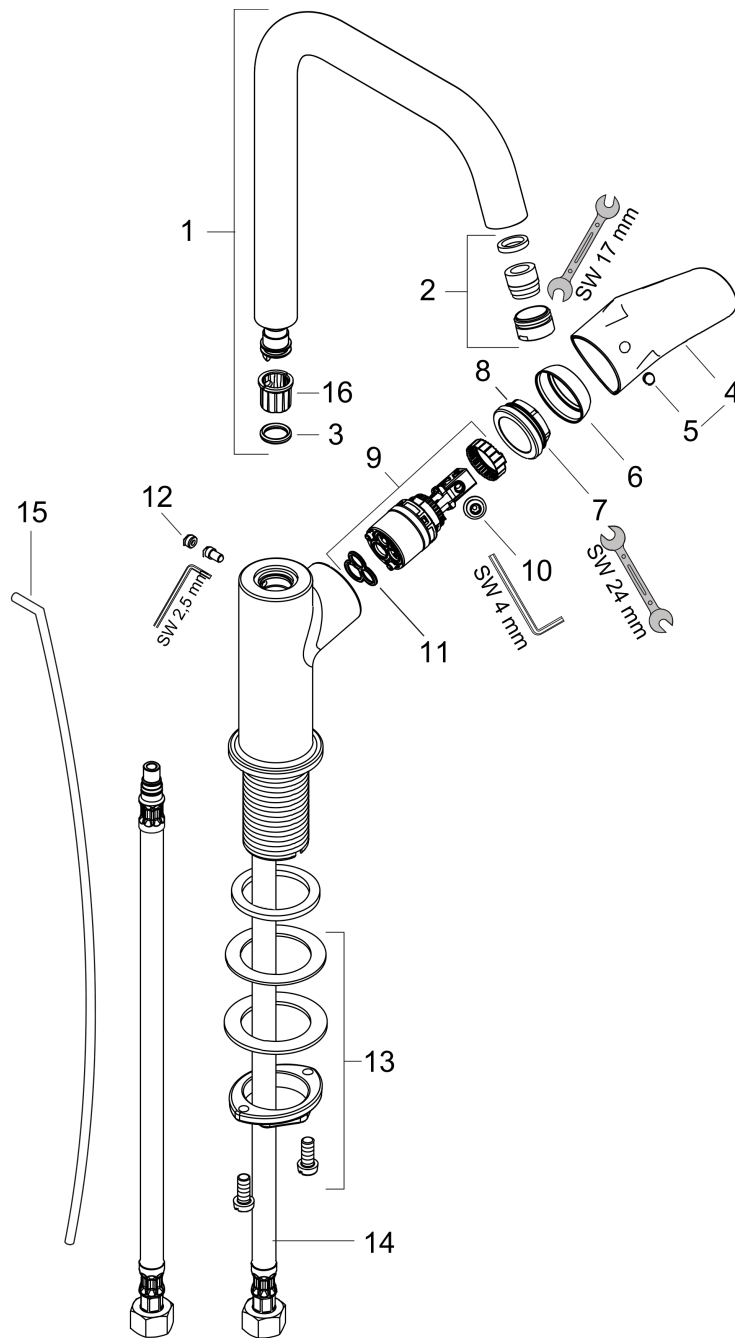

Focus

Focus 240 Single-Hole Faucet, 1.2 GPM

Finishes : **chrome** Part no. : **31609001**

Description

Features

- Solid brass
- Aerated spray
- Flow: 1.2 GPM
- Ceramic cartridge
- Includes pop-up assembly
- Swivel range 120°

Item details

List Price

\$ 290.00

Technology

Compliance

Product image

Scale drawing

Focus

Focus 240 Single-Hole Faucet, 1.2 GPM

Finishes : **chrome** Part no. : **31609001**

Exploded drawing

Year of production: >07/16

Focus
Focus 240 Single-Hole Faucet, 1.2 GPM

 Finishes : **chrome** Part no. : **31609001**

Spare parts list

Year of production: >07/16

Pos.	Description	Part no.	Price	PU
1	spout cpl.	95856000	-	1
2	aerator M18x1 (4,5 l/min)	92884000	-	1
3	O-ring 11x2	98127000	-	1
4	handle	95855000	-	1
5	screw cover	96338000	-	1
6	flange	95493000	-	1
7	nut	95178000	-	1
8	O-Ring 22x2	98185000	-	1
9	cartridge, assy	95973001	-	1
10	locking screw for handle	95140000	-	1
11	seal	98865000	-	1
12	screw cover	95181000	-	1
13	fixing set (Ø 32)	13961000	-	1
14	connection hose 18½" M8x0,75 3/8"	96321001	-	1
15	pull rod	96657000	-	1
16	lever collar	92849000	-	1
a	pop up waste	94159000	-	1
b	fixation extension 35 mm	13898000	-	1